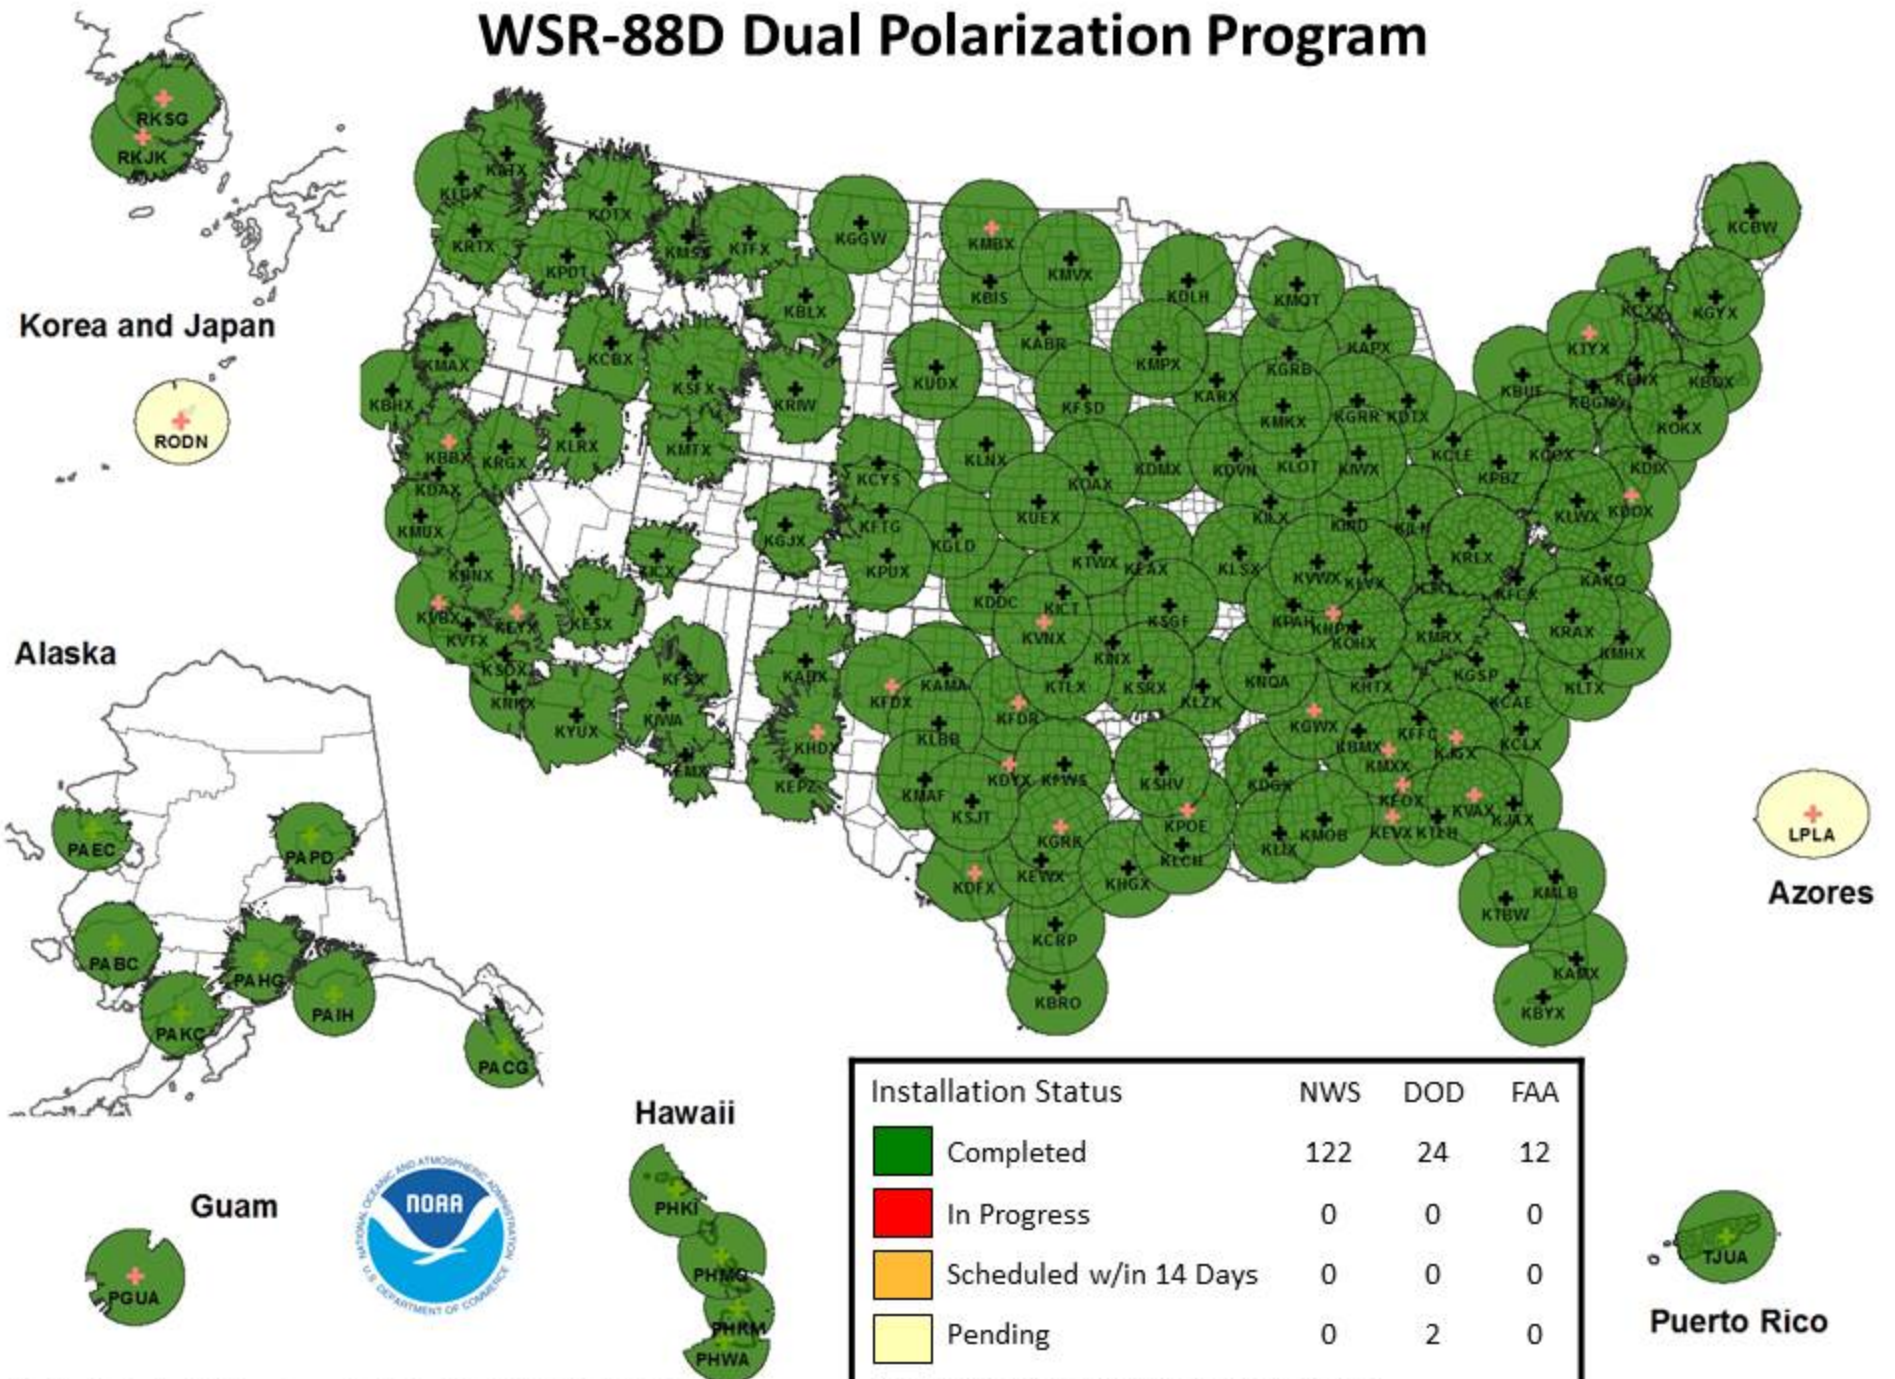

# WSR-88D Dual Polarization Deployment Progress

**- Installation Status Map (160 sites)**

**- AWIPS Data Flow Listing**

**Note: 4 DoD OCONUS radars do not feed data to AWIPS, so the AWIPS status indicates a total of 156 radars, 4 less than the 160 radars being upgraded to Dual Polarization. Some Alaska WSR-88Ds will not show up on the AWIPS Dual Pol Data Flow list due to bandwidth issues in the Region.**

|

As of June 24, 2013

# WSR-88D Dual Polarization Program

V14.1 As Of Monday, 2013-06-24 15:40 CDT

Updated: 6/24/2013

Email corrections to Wayne.Martin@noaa.gov

Green indicates that the WSR-88D Dual Polarization product dissemination is activated.