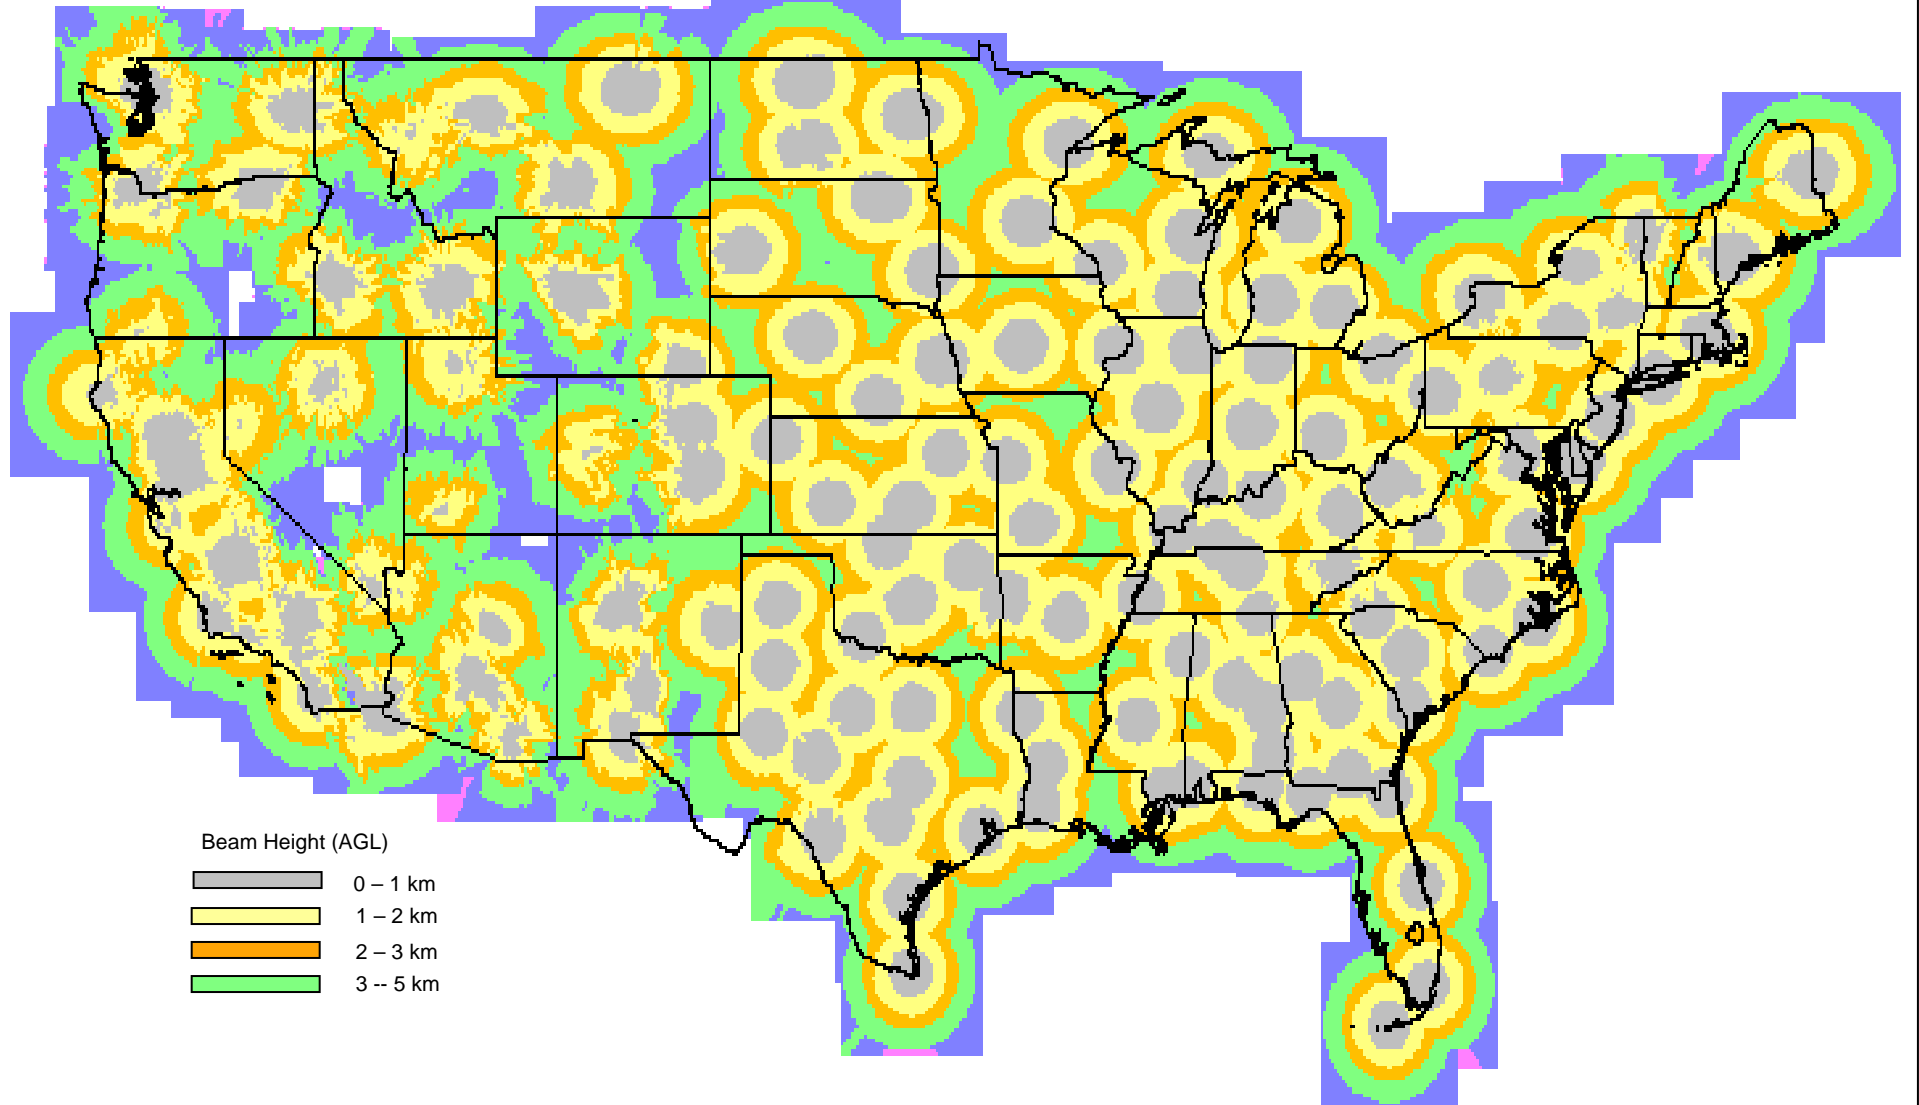

CONUS Radar Coverage Reflectivity Data WSR-88D + TDWR

Bob Saffle, Ira Graffman

CONUS TDWR Coverage AGL

CONUS WSR-88D Coverage AGL

CONUS WSR-88D + TDWR Coverage AGL

TDWR Coverage Enhancements To WSR-88D

TDWR

WSR-88D

Combined

Beam Height (AGL)