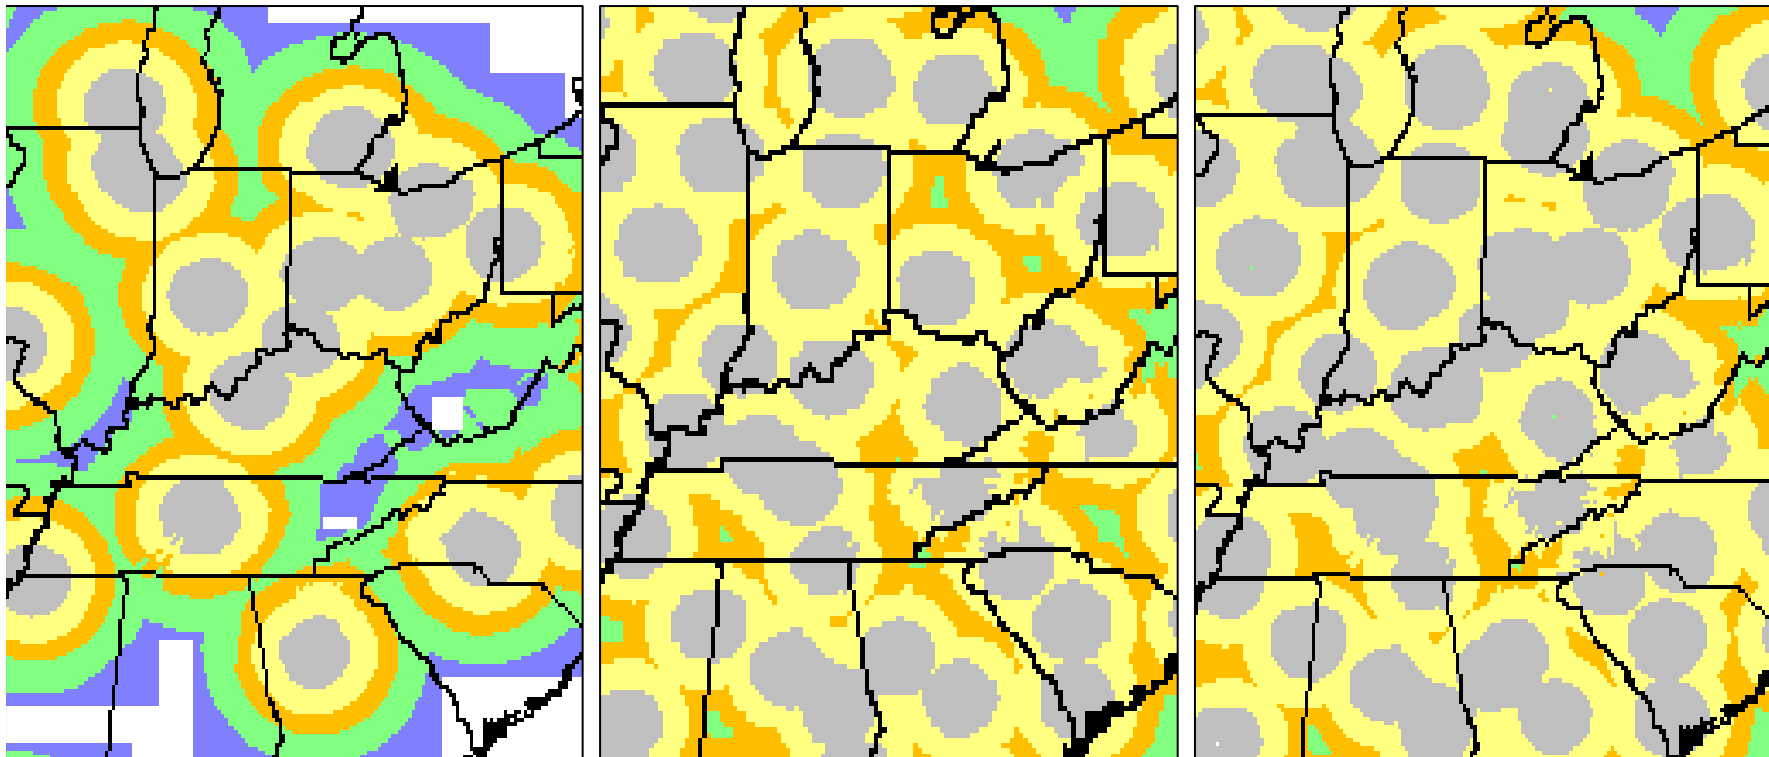

CONUS Radar Coverage Reflectivity Data WSR-88D + TDWR

Bob Saffle, Ira Graffman

CONUS TDWR Coverage AGL

CONUS WSR-88D Coverage AGL

CONUS WSR-88D + TDWR Coverage AGL

TDWR Coverage Enhancements To WSR-88D

TDWR

WSR-88D

Combined

Beam Height (AGL)