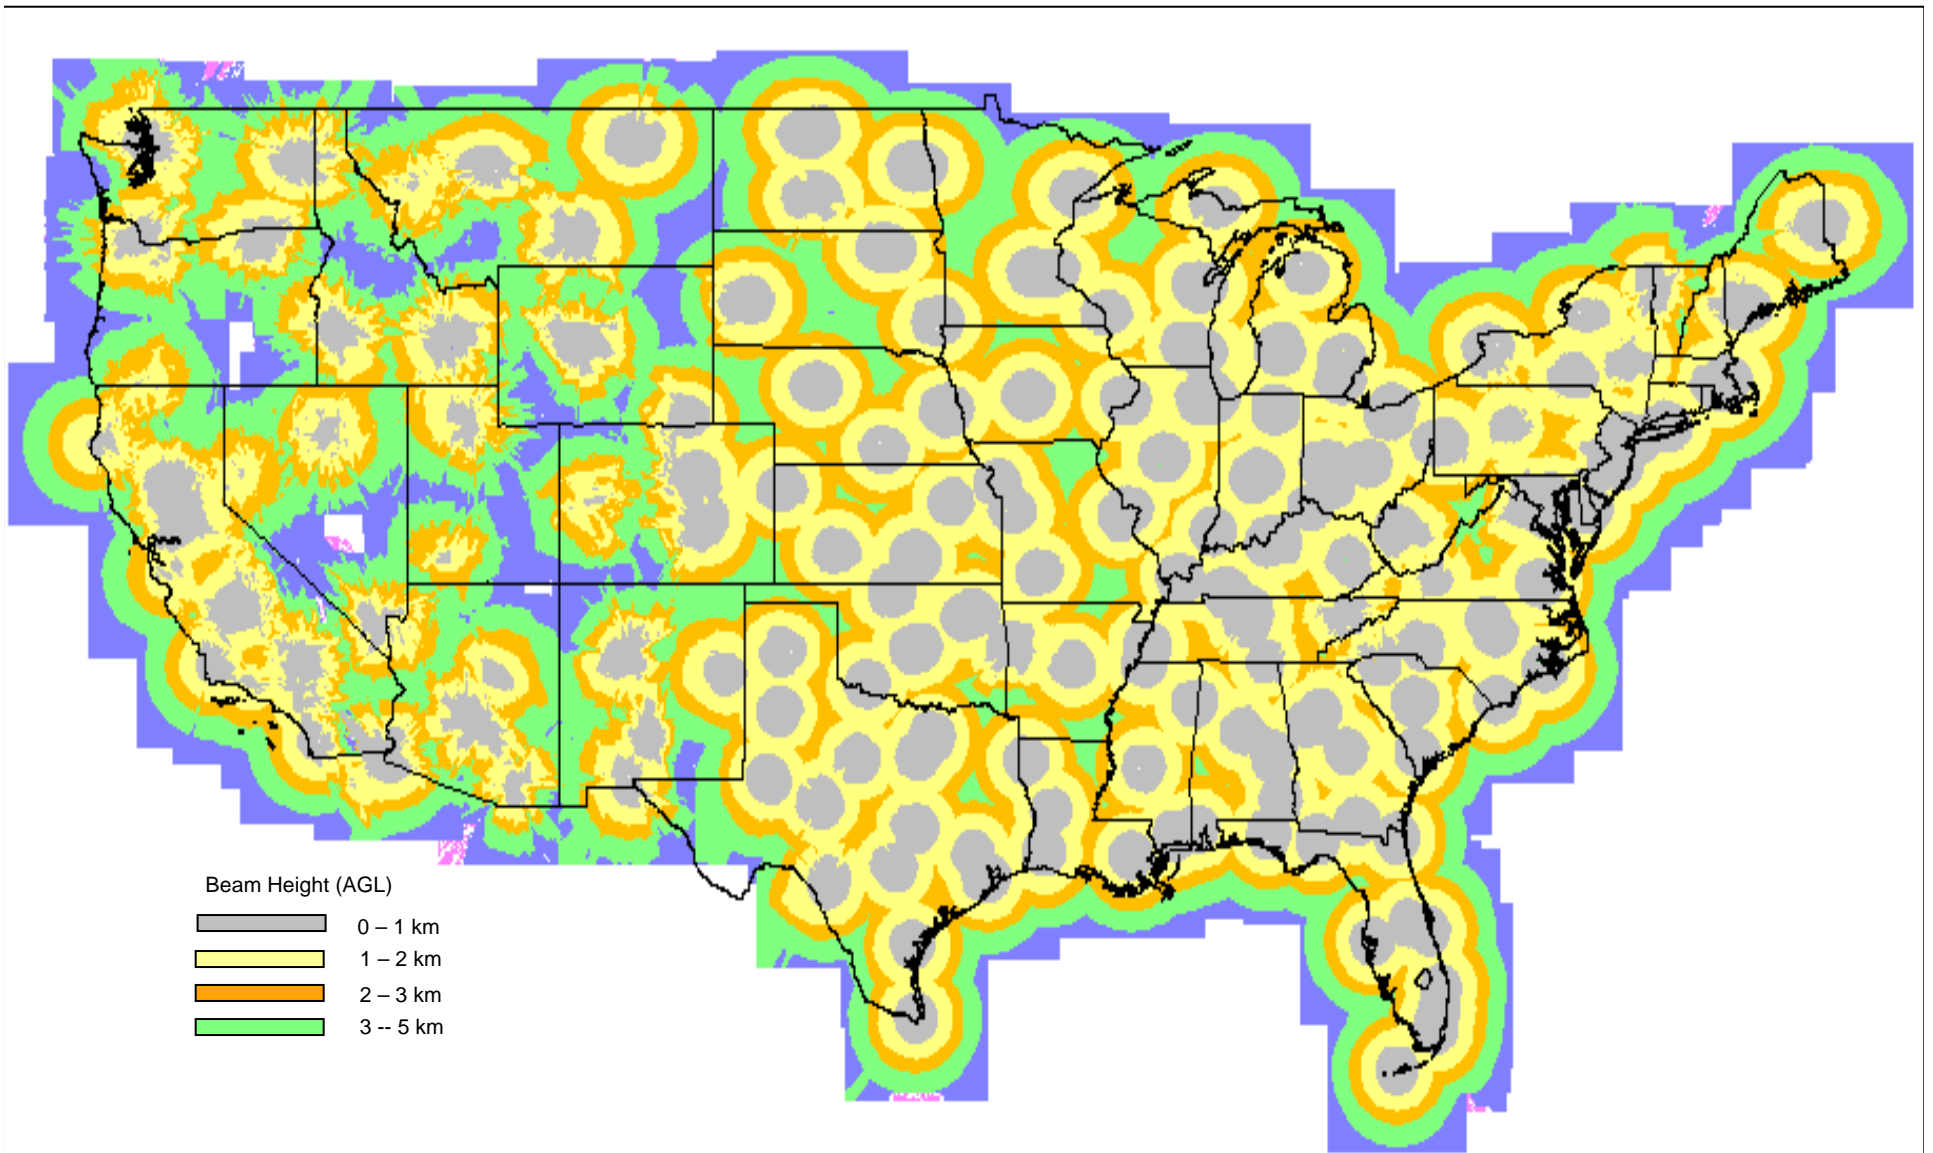

CONUS Radar Coverage Reflectivity Data WSR-88D + TDWR

Bob Saffle, Ira Graffman

CONUS TDWR Coverage AGL

CONUS WSR-88D Coverage AGL

CONUS WSR-88D + TDWR Coverage AGL

TDWR Coverage Enhancements To WSR-88D

TDWR

WSR-88D

Combined

Beam Height (AGL)