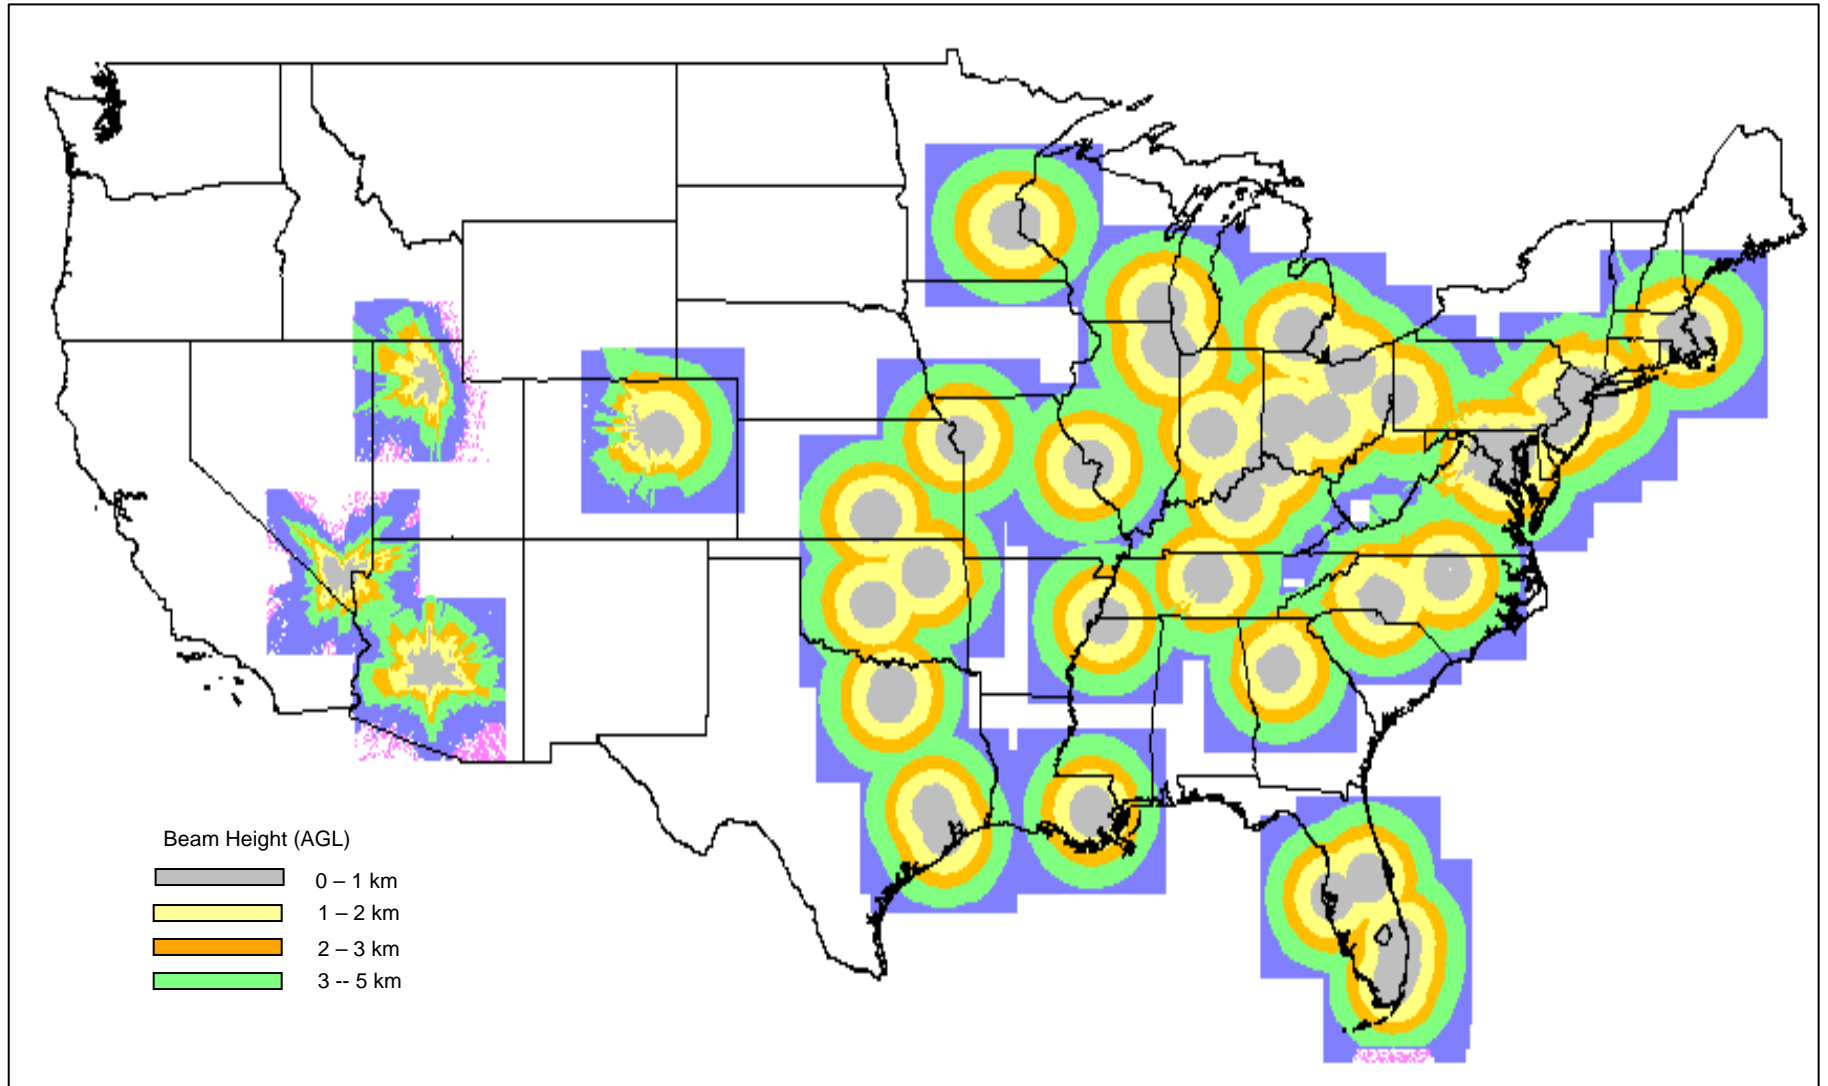

CONUS Radar Coverage Reflectivity Data WSR-88D + TDWR

Bob Saffle, Ira Graffman

CONUS TDWR Coverage AGL

CONUS WSR-88D Coverage AGL

CONUS WSR-88D + TDWR Coverage AGL

TDWR Coverage Enhancements To WSR-88D

TDWR

WSR-88D

Combined

Beam Height (AGL)